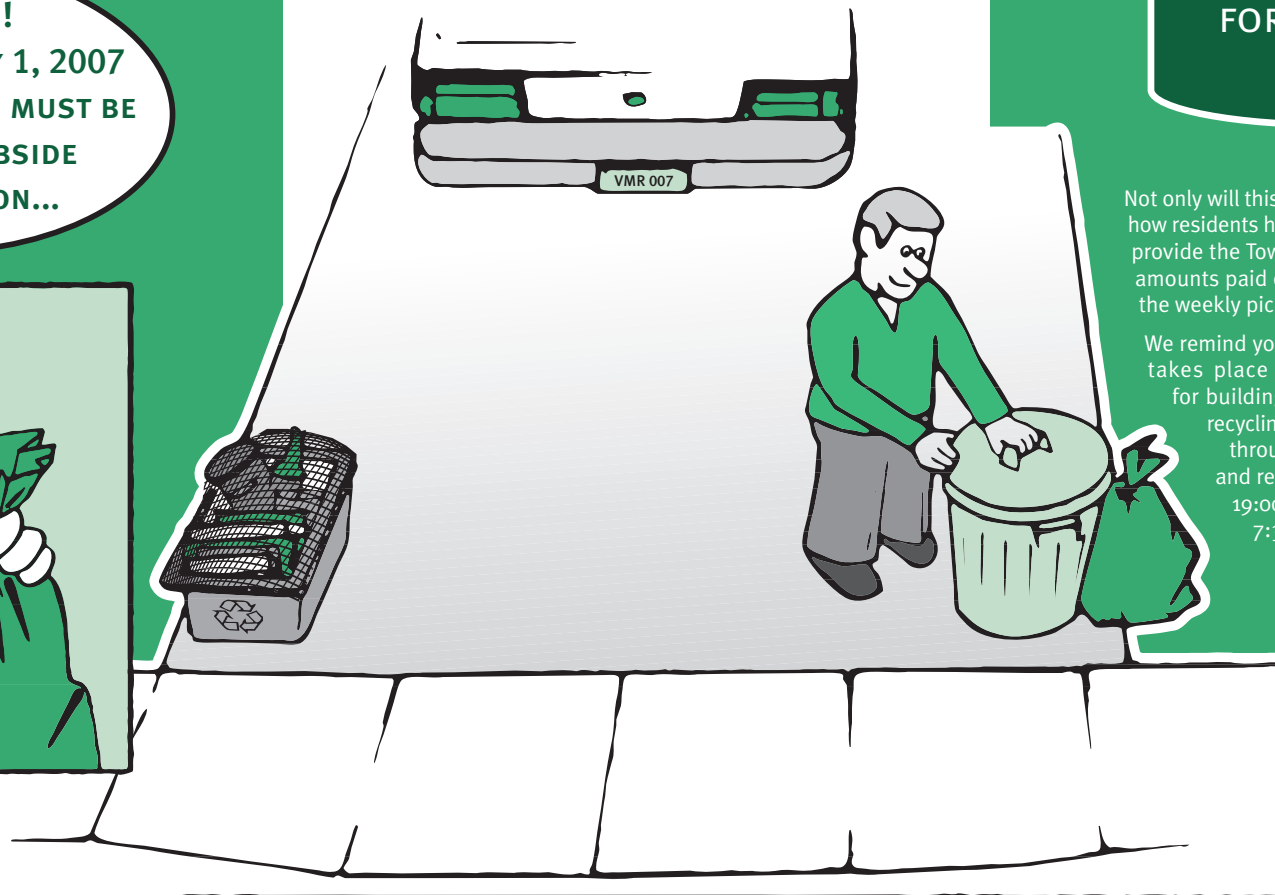

VILLE DE
MONT-ROYAL

TOWN OF
MOUNT ROYAL

REFUSE AT CURBSIDE: THE ROAD MOST TRAVELED...

ATTENTION!
STARTING JANUARY 1, 2007
HOUSEHOLD WASTE MUST BE
PLACED AT CURBSIDE
FOR COLLECTION...

ATTENTION : NEW REGULATION FOR BUILDINGS WITH LESS THAN EIGHT UNITS INCLUDING SINGLE FAMILY DWELLINGS (BY-LAW 1358-1)

Please take note that as of January 1, 2007, household garbage **MUST** be placed at curbside, at the same spot as the bins used for the separate collection.

To clearly distinguish between landfill wastes and recoverable materials, it would be preferable to place household garbage on one side of the driveway and the recyclables on the other side (*See illustration*).

DID YOU KNOW
THAT OVER 90%
OF MOUNT ROYAL
RESIDENTS HAVE
ALREADY GOTTEN
INTO THE HABIT
OF PLACING
THEIR HOUSEHOLD
WASTES
AT CURBSIDE
FOR PICK-UP?

Not only will this measure simplify and standardize how residents handle the various containers, it will provide the Town with substantial savings on the amounts paid out to the company hired to make the weekly pick-up.